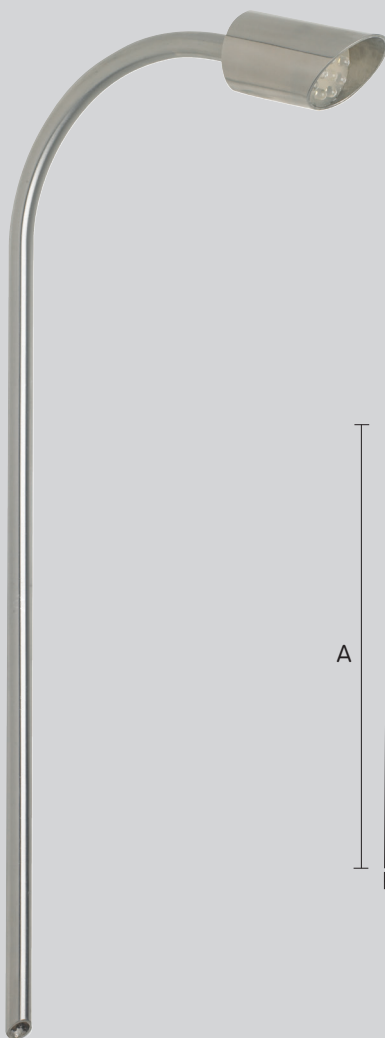

Light This Light That

LED Path Light

316 Marine Grade Stainless Steel or Solid Copper

Extremely low voltage

"Triffid"

MADE IN AUSTRALIA

Your Australian Made **Light This Light That** 316 'Marine Grade' Stainless Steel or Solid Copper Garden light is IP68 rated.

This light system contains non replaceable parts. Do not attempt to force open the light.

Indoor/ Outdoor

model	dimensions			current	current	lense
	length (A)	width (b)	reach (c)	watts	mA (max)	degrees
LTP3	500mm	10mm	180mm	0.25	20	120
LTP6	650mm	12mm	200mm	0.5	40	120
LTP12	650mm	12mm	200mm	1	80	120
LTP21	1000mm	19mm	400mm	1.75	140	120
LTP30	1000mm	25mm	600mm	2.5	200	120
Custom						

Specifications:

Materials: Casing: 316 Marine Grade Stainless Steel (or solid copper)
316 Stainless Steel body is electroplated for additional protection against "tea staining"

Face: is made from weatherproof premium quality acrylic

Face: is made from weatherproof premium quality acrylic

Power Source: Low Voltage 12 V DC input (regulated)

Weatherproof Rating: IP 68

Pre wired: Rear entry 900mm (length) weatherproof cable (20 gauge)

Warranty: 3 years for electrics
10 years for 316 Stainless Steel and Solid Copper casing