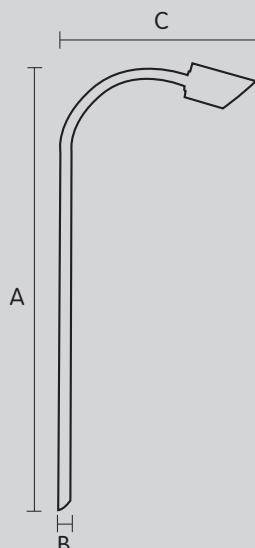

Light This Light That

LED Path Light

316 Marine Grade Stainless Steel or Solid Copper

Extremely low voltage

"Triffid"

MADE IN AUSTRALIA

Your Australian Made **Light This Light That** 316 'Marine Grade' Stainless Steel or Solid Copper Garden light is IP68 rated.

This light system contains non replaceable parts. Do not attempt to force open the light.

Indoor/ Outdoor

model	dimensions			current	current	lense
	length (A)	width (b)	reach (c)	watts	mA (max)	degrees
LTP3	500mm	10mm	180mm	0.25	20	120
LTP6	650mm	12mm	200mm	0.5	40	120
LTP12	650mm	12mm	200mm	1	80	120
LTP21	1000mm	19mm	400mm	1.75	140	120
LTP30	1000mm	25mm	600mm	2.5	200	120
Custom						

Note: 1 Amp = 1000 milliamps (mA).

Polarity sensitive.

Disclaimer: Consistent with our product development policy, improvements may be made which render the contents of this document different to that shown. While every care has been taken with the details on this specification sheet, Light This Light That Pty Ltd accepts no responsibility for any inaccuracies and reserves the right to change the specifications without incurring obligation. Light This Light That Pty Ltd reserves the right to change specifications without notice.
© Copyright 2013 Light This Light That Pty. Ltd.

Face: is made from weatherproof premium quality acrylic

Power Source: Low Voltage 12 V DC input (regulated)

Weatherproof Rating: IP 68

Pre wired: Rear entry 900mm (length) weatherproof cable (20 gauge)

Warranty: 3 years for electrics
10 years for 316 Stainless Steel and Solid Copper casing