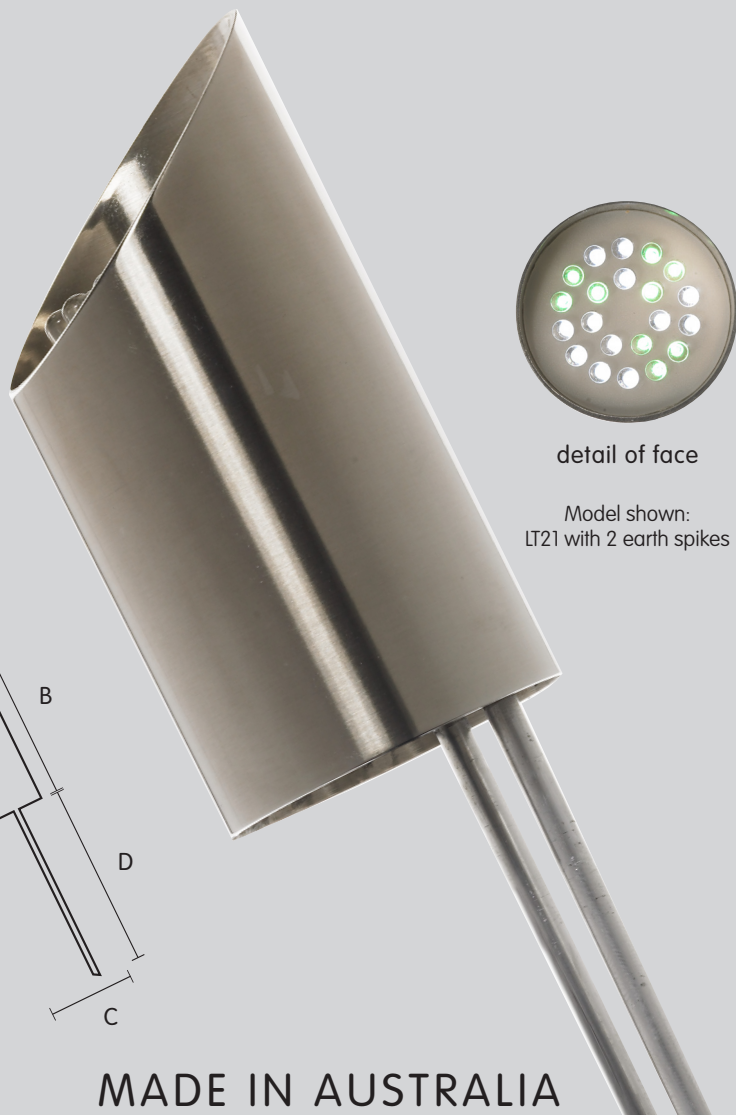

Light this Light that

LED Garden Light

316 Marine Grade Stainless Steel

Extremely low voltage

"Bondi Barrel"

detail of face

Model shown:
LT21 with 2 earth spikes

MADE IN AUSTRALIA

The Light This Light That Stainless Steel range is available in 6 sizes. Your Australian Made Light This Light That LED Garden light is IP68 rated, which means it can be installed outdoors, under water, in your pond or water feature.

Specifications:

Materials: Casing is made from Marine Grade 316 Stainless Steel in matt finish.
Face is made from weatherproof premium quality acrylic

Power Source: Low Voltage 12 V DC input (regulated)

Weatherproof Rating: IP 68

Mounting: Earth Spike(s) aluminium

Pre wired: Rear entry 900mm (length) weatherproof cable (20 gauge)

Warranty: 3 years for electrics
10 years for 316 Stainless Steel and Solid Copper casing