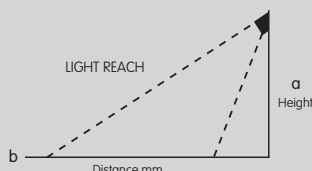

Light This Light That

LED Wall Light

316 Marine Grade Stainless Steel or Solid Copper

Extremely low voltage

"Manly"

Model shown:
Manly 12

Press fixing clip
over bottom of
light casing

Height mm	Reach mm
a	b
500	2000
750	4000

This light system contains non replaceable parts. Do not attempt to force open the light.

Indoor/ Outdoor

model	dimensions				current	current	lense
	length (A)	depth (b)	width (c)	thickness (d)	watts	mA (max)	degrees
LTW35SSS6	50mm x 50mm	35mm	38mm	2mm	0.5	40	45
LTW35SSM12	70mm x 70mm	35mm	50mm	2mm	1	80	45