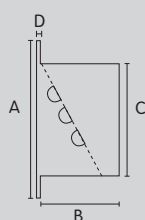

Light This Light That

LED Wall Light

316 Marine Grade Stainless Steel or Solid Copper

Extremely low voltage

"Manly"

Model shown:
Manly 12

Press fixing clip
over bottom of
light casing

Height mm	Reach mm
a	b
500	2000
750	4000

This light system contains non replaceable parts. Do not attempt to force open the light.

Indoor/ Outdoor

model	dimensions				current	current	lense
	length (A)	depth (b)	width (c)	thickness (d)	watts	mA (max)	degrees
LTW35SSS6	50mm x 50mm	35mm	38mm	2mm	0.5	40	45
LTW35SSM12	70mm x 70mm	35mm	50mm	2mm	1	80	45